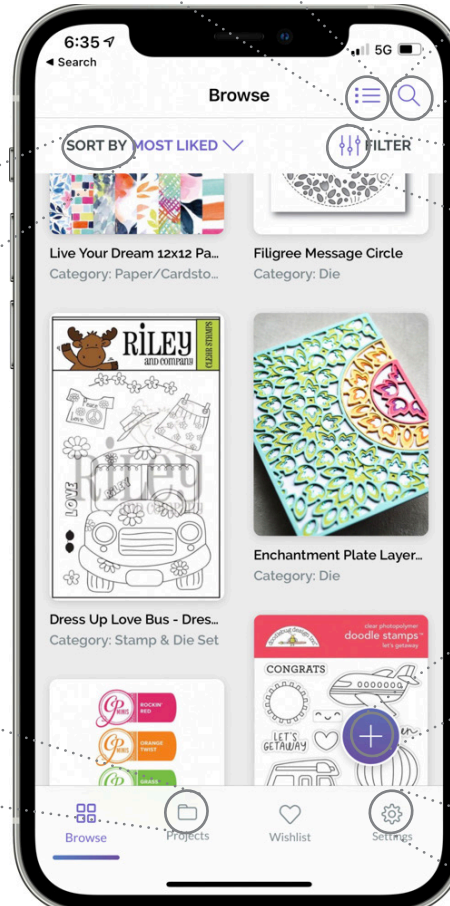

Need more help?

- We have [How-to-Videos](#)
- Join our FB group [CML Insiders](#)
- Check our [Support Page](#) for more Tips & Tricks, Barcode Catalog content, and known app issues